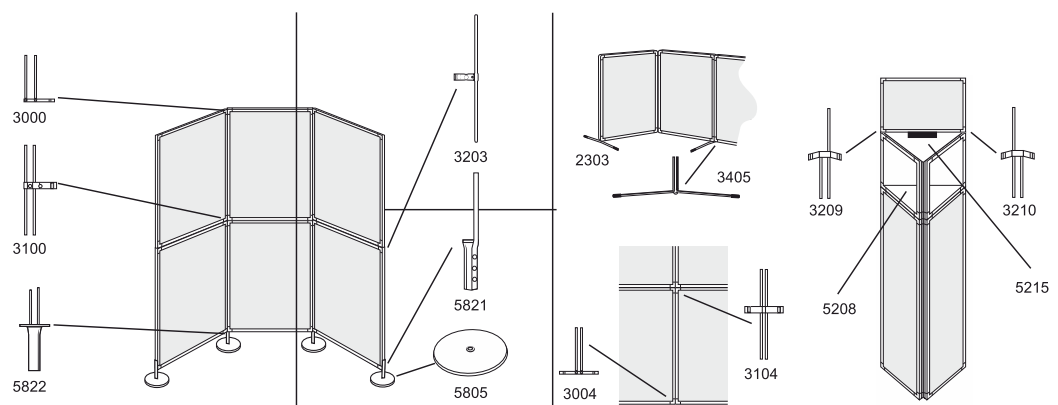

EUROEGO

TRADE, PRODUCTION, RENT

Stands, Row Barriers, Floor Stands, Info-Tables, Posters, Brochures, Showcases, Photo-Walls..

Tel.: +370 606 31237, +370 605 12959

info@euroego.com www.euroego.com