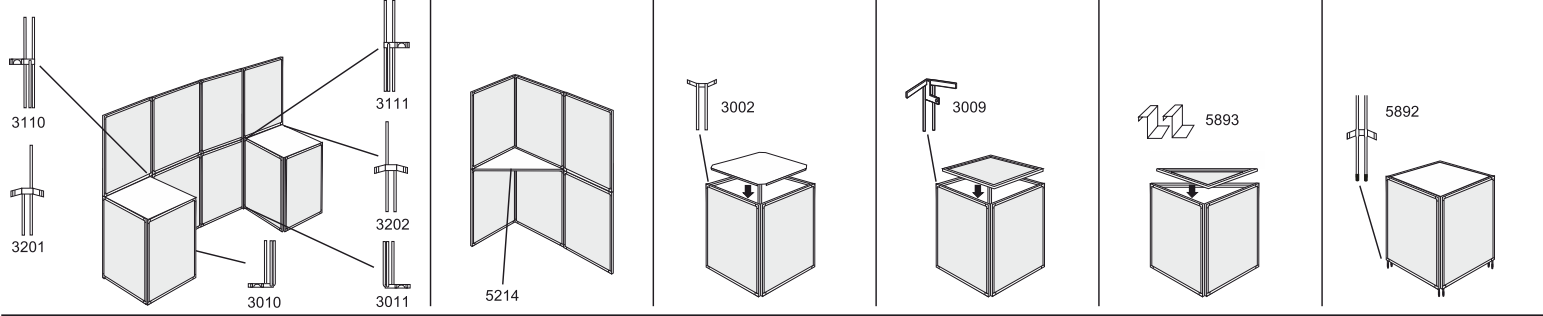

Basic connectors (LinkUp)	Item No.
U-connector	3000
H-connector	3100
I-connector	3200
I-connector, long for backwall	3203
Other connectors (LinkUp)	Item No.
U-connector, triangle 60°	3001
U-connector, square 90°	3002
U-connector, hexagon 120°	3003
U-connector, straight 180°	3004
U-connector, 180°, side insert	3005
U-connector, 3-way cross 90°	3006
U-connector, 3-way cross 120°	3007
U-connector, 4-way cross 90°	3008
U-connector, 3-way (left) 90°	3010
U-connector, 3-way (right) 90°	3011
U-connector, triangle 45°	3015
H-connector, triangle 60°	3101
H-connector, square 90°	3102
H-connector, hexagon 120°	3103
H-connector, straight 180°	3104
H-connector, top frame connector	3105
H-connector, 3-way cross 90°	3106
H-connector, 3-way cross 120°	3107
H-connector, 4-way cross 90°	3108
H-connector, 3-way (left) 90°	3110
H-connector, 3-way (right) 90°	3111
H-connector, combi-unit	3112
H-connector, 3-way 90°	3113
H-connector, triangle 45°	3115
H-connector, 3-way (left) 45°	3118
H-connector, 3-way (right) 45°	3119
I-connector, 2-way (left) 90°	3201
I-connector, 2-way (right) 90°	3202
I-connector, 2-way (left) 60°	3209
I-connector, 2-way (right) 60°	3210