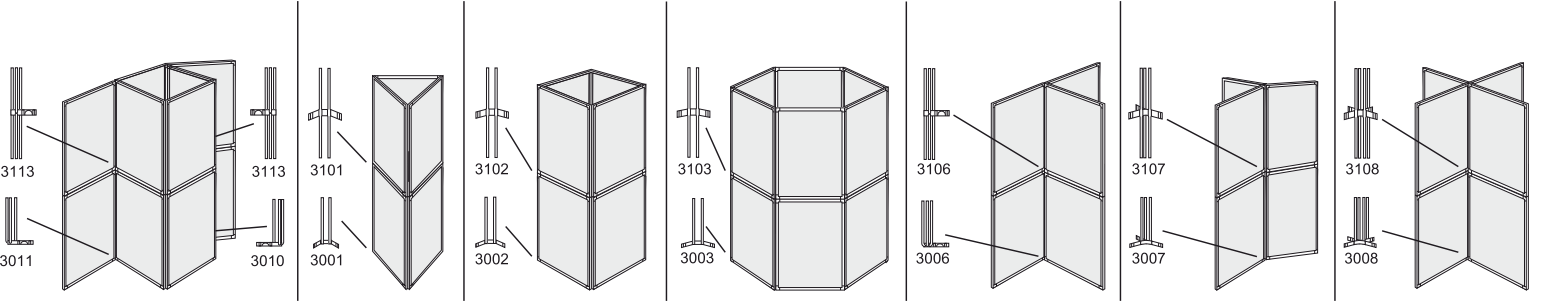

Basic connectors (LinkUp)	Item No.
U-connector	3000
H-connector	3100
I-connector	3200
I-connector, long for backwall	3203
Other connectors (LinkUp)	Item No.
U-connector, triangle 60°	3001
U-connector, square 90°	3002
U-connector, hexagon 120°	3003
U-connector, straight 180°	3004
U-connector, 180°, side insert	3005
U-connector, 3-way cross 90°	3006
U-connector, 3-way cross 120°	3007
U-connector, 4-way cross 90°	3008
U-connector, 3-way (left) 90°	3010
U-connector, 3-way (right) 90°	3011
U-connector, triangle 45°	3015
H-connector, triangle 60°	3101
H-connector, square 90°	3102
H-connector, hexagon 120°	3103
H-connector, straight 180°	3104
H-connector, top frame connector	3105
H-connector, 3-way cross 90°	3106
H-connector, 3-way cross 120°	3107
H-connector, 4-way cross 90°	3108
H-connector, 3-way (left) 90°	3110
H-connector, 3-way (right) 90°	3111
H-connector, combi-unit	3112
H-connector, 3-way 90°	3113
H-connector, triangle 45°	3115
H-connector, 3-way (left) 45°	3118
H-connector, 3-way (right) 45°	3119
I-connector, 2-way (left) 90°	3201
I-connector, 2-way (right) 90°	3202
I-connector, 2-way (left) 60°	3209
I-connector, 2-way (right) 60°	3210